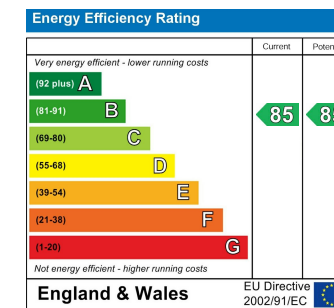

Description

Situation

Furnished
Council Tax Band: New Build
Available: 8th June 2026

Floor Plans

Area Map

Energy Performance Graph

These particulars, whilst believed to be accurate are set out as a general outline only for guidance and do not constitute any part of an offer or contract. Intending purchasers should not rely on them as statements of representation of fact, but must satisfy themselves by inspection or otherwise as to their accuracy. No person in this firm's employment has the authority to make or give any representation or warranty in respect of the property.