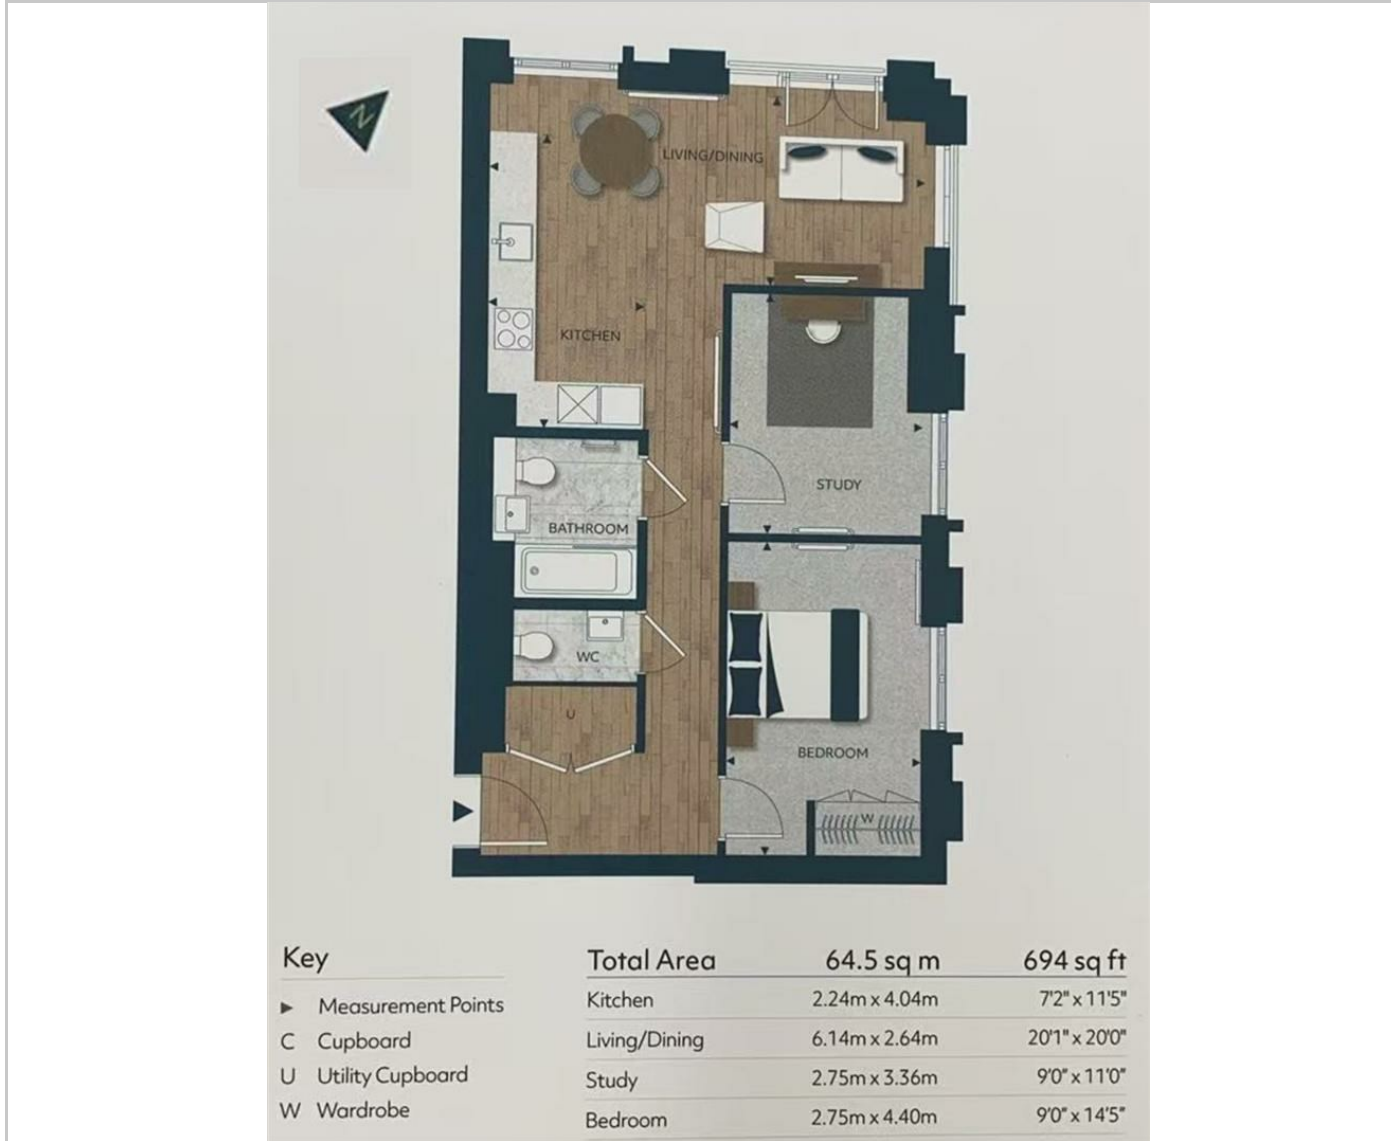

1905 Menara Point 1 Affinity View, West Ham, London, E16 4EF
£2,650

1905 Menara Point 1 Affinity View, West Ham, London, E16 4EF

£2,650

Available Now | Furnished | 19th Floor | 24/7 Concierge | Gym | Cinema Room | Lounges | Meeting Rooms |
Next to West Ham Station | Great Transport Links | WeChat: CLH-Consultant.

Description

Situation

Furnished
Council Tax Band: New Build
Available: 8th June 2026

Floor Plans

Area Map

Energy Performance Graph

These particulars, whilst believed to be accurate are set out as a general outline only for guidance and do not constitute any part of an offer or contract. Intending purchasers should not rely on them as statements of representation of fact, but must satisfy themselves by inspection or otherwise as to their accuracy. No person in this firm's employment has the authority to make or give any representation or warranty in respect of the property.