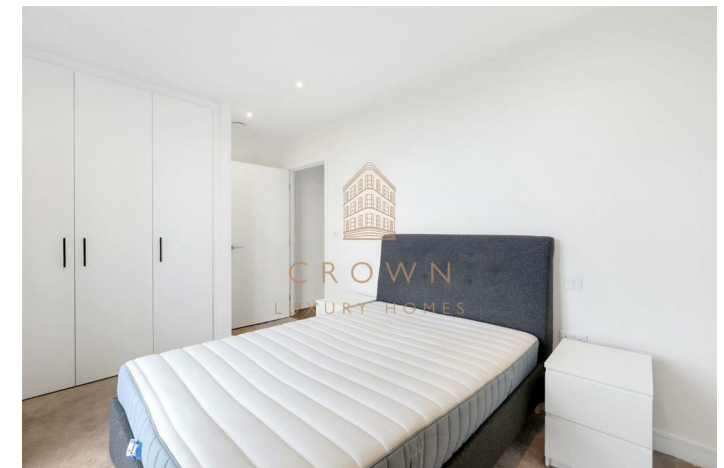

Furnished
Council Tax Band: New Build
Available: 8th June 2026